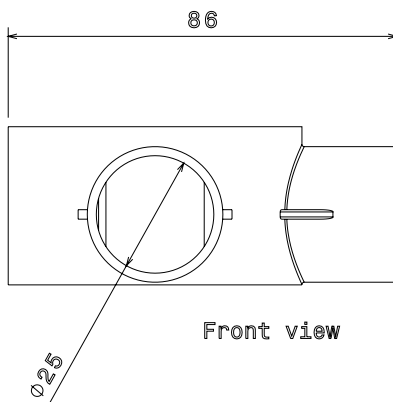

Packed in qty 20

**ADDITIONAL NOTES**

Manufactured to BS4607 part 1  
Product includes 2 x M4 Brass Inserts

Isometric view

Side view

Front view

Top view