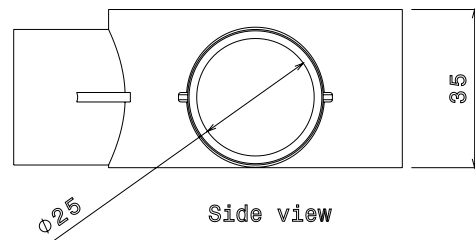

**PRODUCT CODE: PB13W**  
PVC CONDUIT BOX

**DESCRIPTION**

25mm Angle PVC Conduit Box

**FINISH**

White

**MATERIAL**

PVC

**PACKAGING**

Packed in qty 20

**ADDITIONAL NOTES**

Manufactured to BS4607 part 1  
Product includes 2 x M4 Brass Inserts

Isometric view

Side view

Front view

Top view