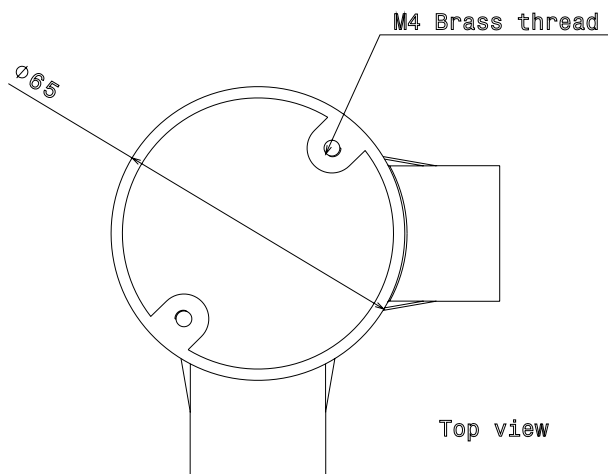

Packed in qty 20

**ADDITIONAL NOTES**

Manufactured to BS4607 part 1  
Product includes 2 x M4 Brass Inserts

Isometric view

Side view

Front view

Top view